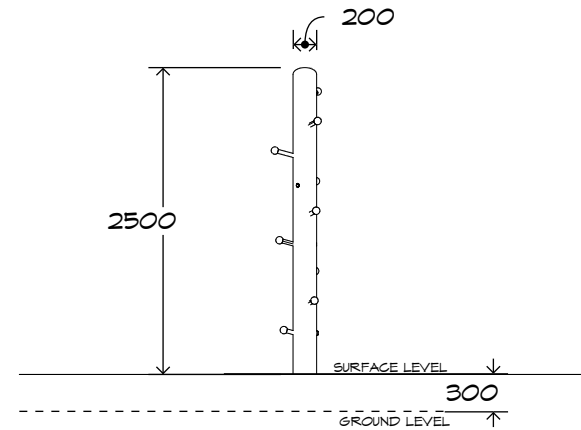

Product Sheet
Post Climber
CN-1052

CRITICAL
FALL HEIGHT
2.5m

TOTAL
HEIGHT
2.5m

RECOMMENDED
SURFACING
18m²

RECOMMENDED
AGE
3+

RECOMMENDED
USERS
1

NZS 5828:2015

Product Sheet
Post Climber
 CN-1052