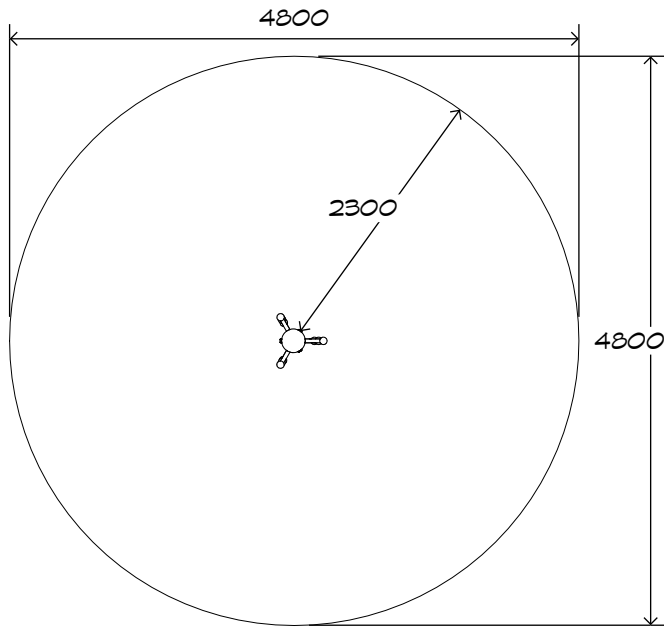

Product Sheet
Post Climber
CN-1052

CRITICAL
FALL HEIGHT
2.5m

TOTAL
HEIGHT
2.5m

RECOMMENDED
SURFACING
18m²

RECOMMENDED
AGE
3+

RECOMMENDED
USERS
1

NZS 5828:2015

Product Sheet
Post Climber
 CN-1052